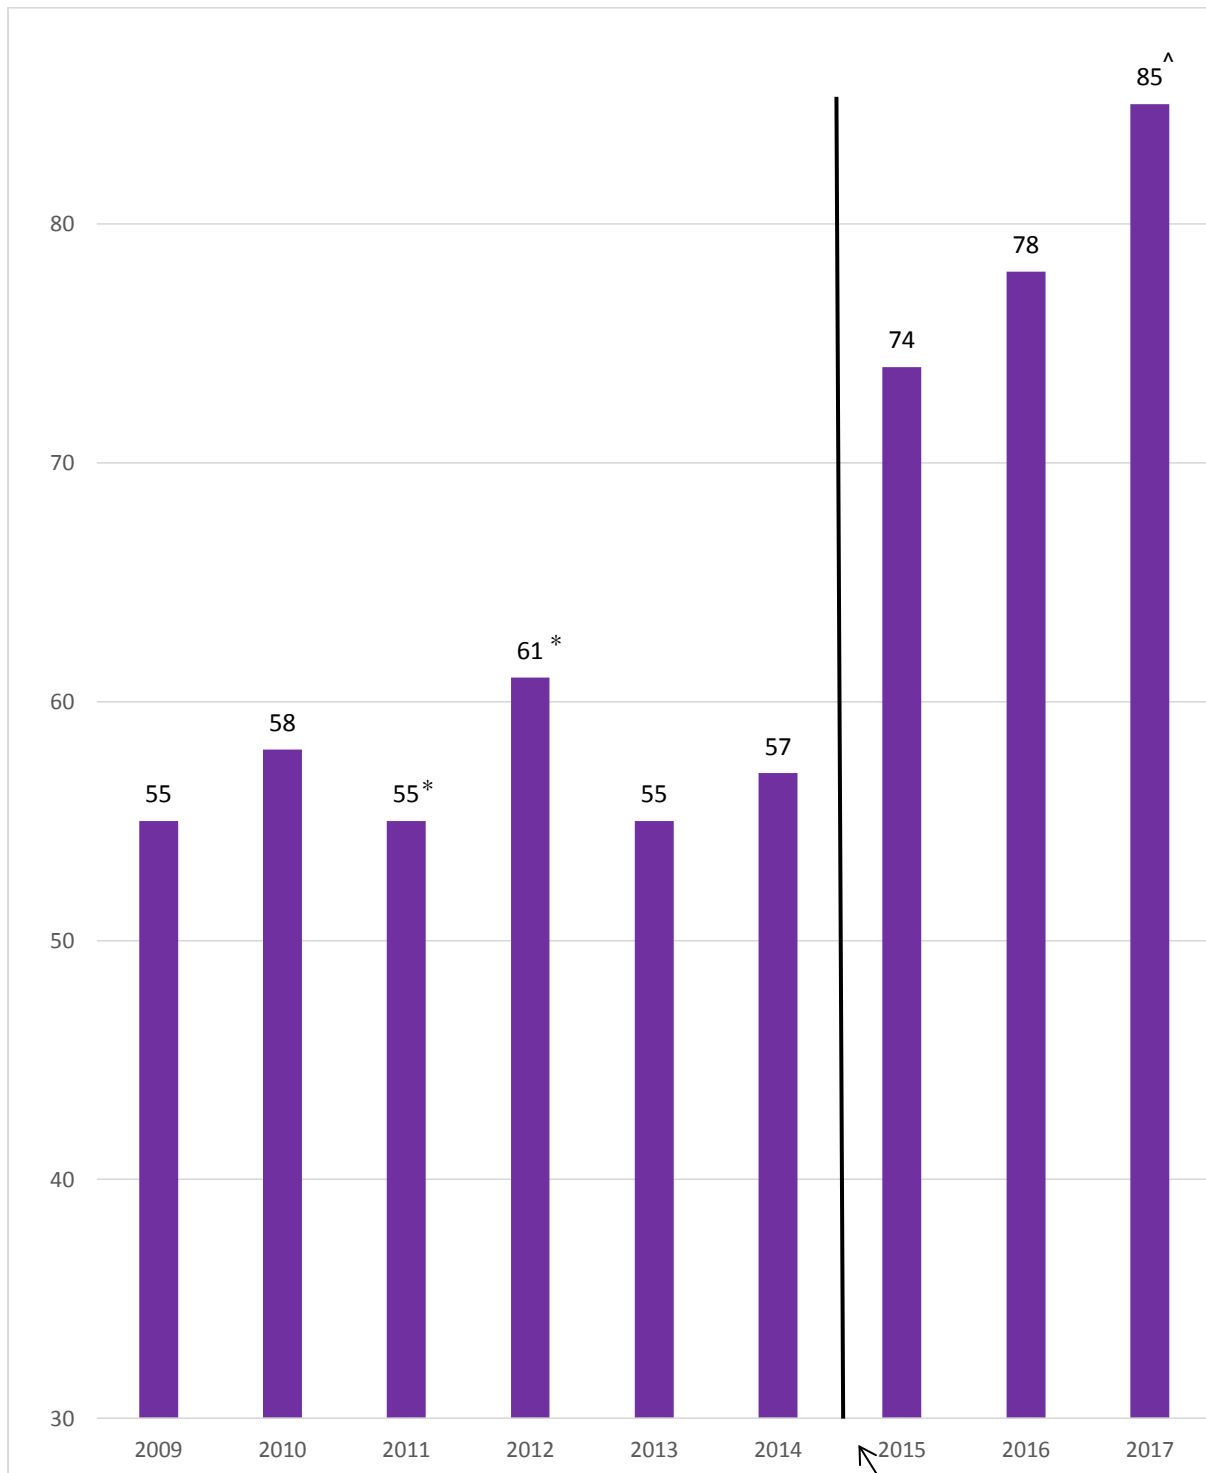

## GCSE Results A\*-C/9-4 in both English and Maths

\* Predecessor school is rated Outstanding by Ofsted

<sup>^</sup> Tougher GCSEs introduced, where 4 is a standard pass.

**School joins  
Outwood Family**