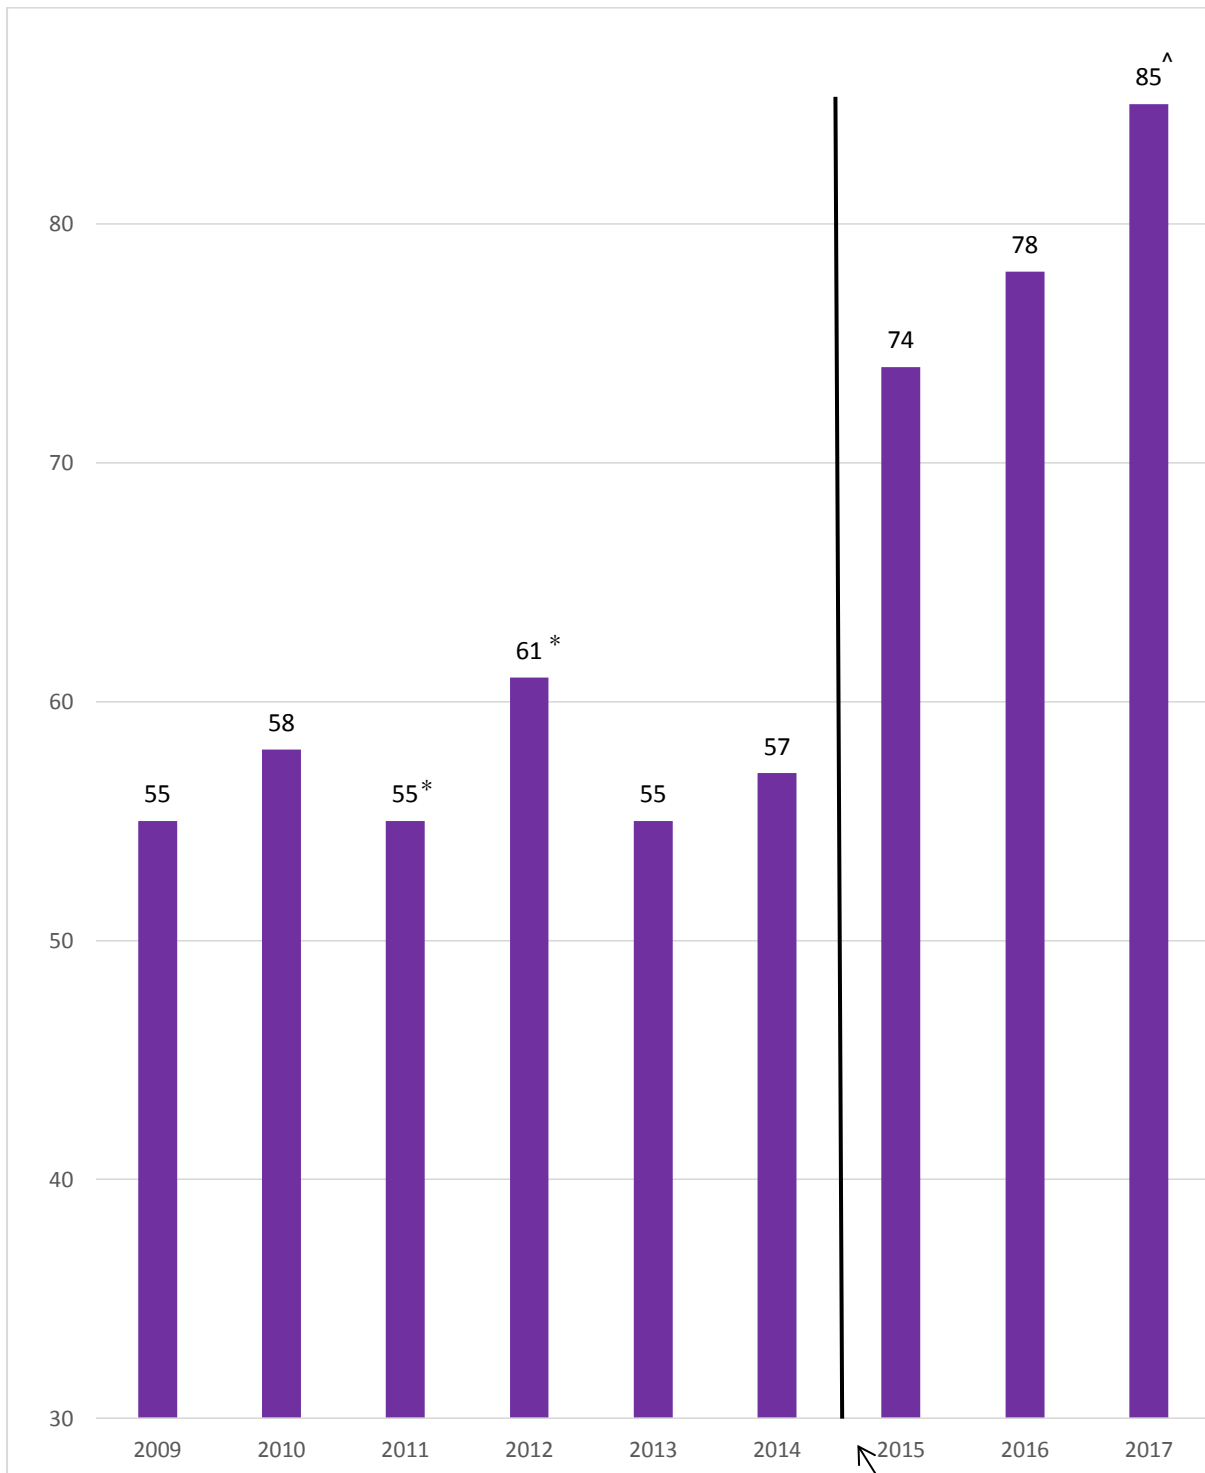

GCSE Results A*-C/9-4 in both English and Maths

* Predecessor school is rated Outstanding by Ofsted

[^] Tougher GCSEs introduced, where 4 is a standard pass.

**School joins
Outwood Family**