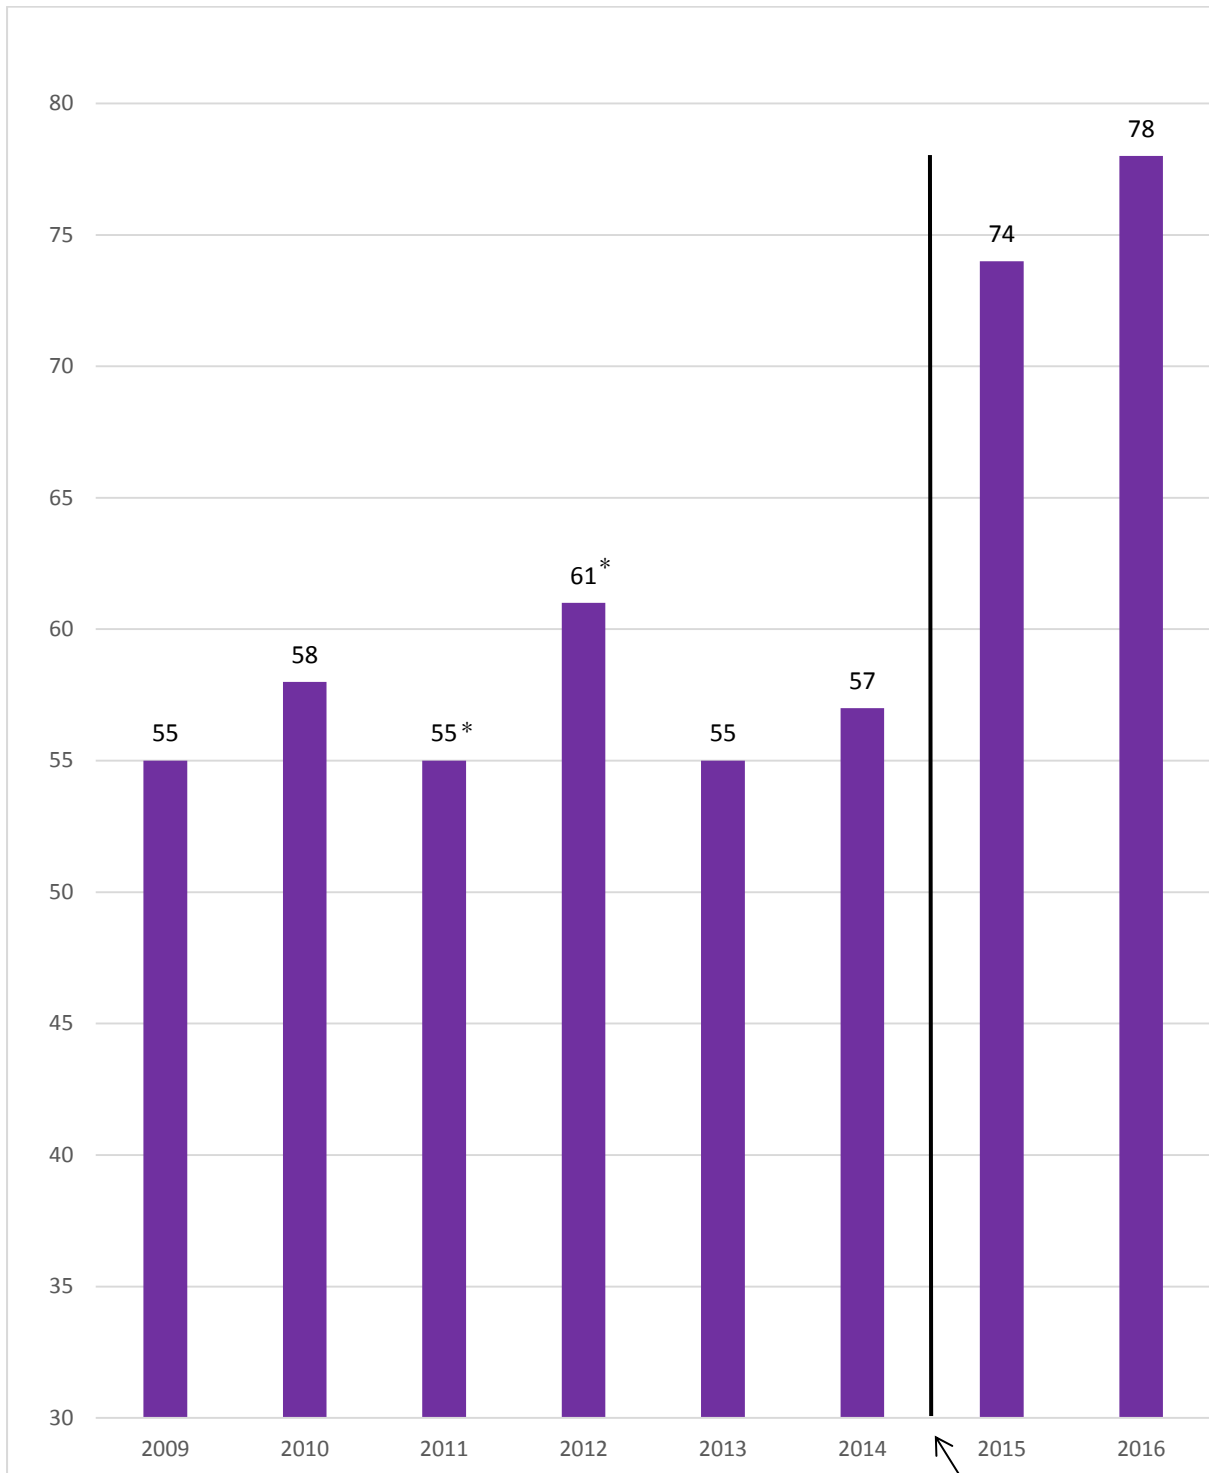

## GCSE Results A\*-C in both English and Maths

\* Predecessor school is rated Outstanding by Ofsted

**School joins  
Outwood Family**