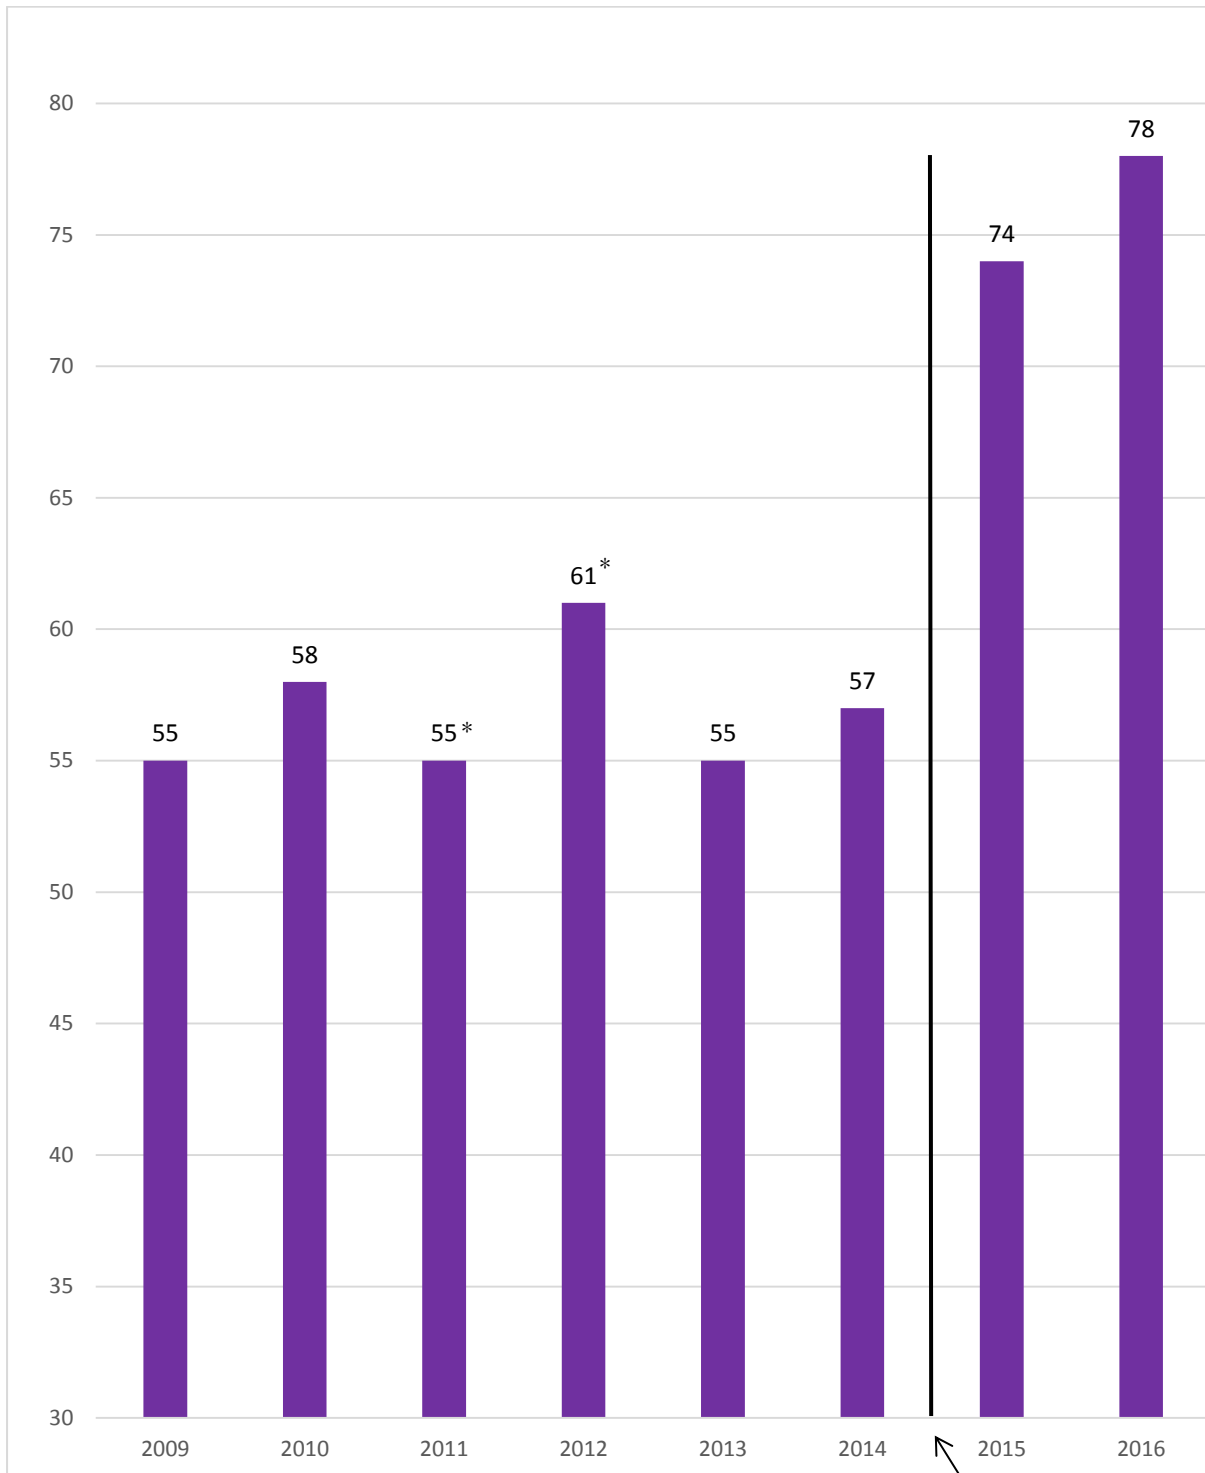

GCSE Results A*-C in both English and Maths

* Predecessor school is rated Outstanding by Ofsted

**School joins
Outwood Family**