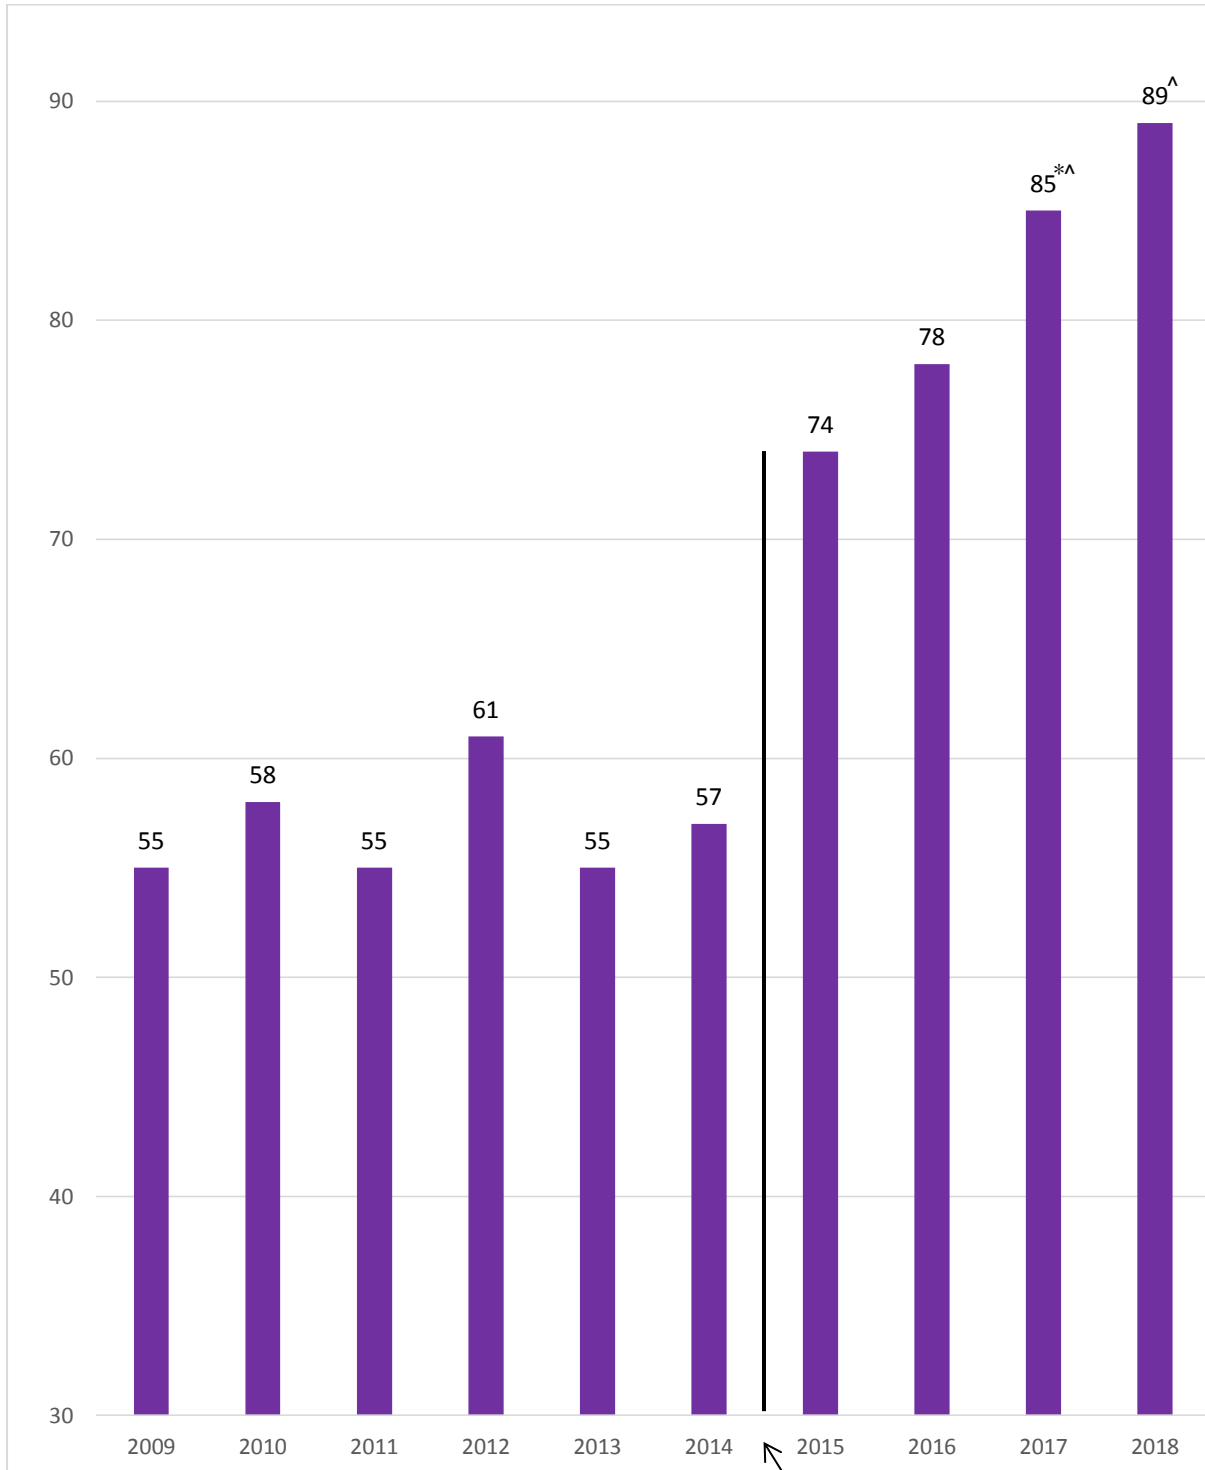

GCSE Results A*-C/9-4 in both English and Maths

* Academy is rated 'Outstanding' by Ofsted in all areas
 ^ Tougher GCSEs introduced, where 4 is a standard pass.

**School joins
Outwood Family**