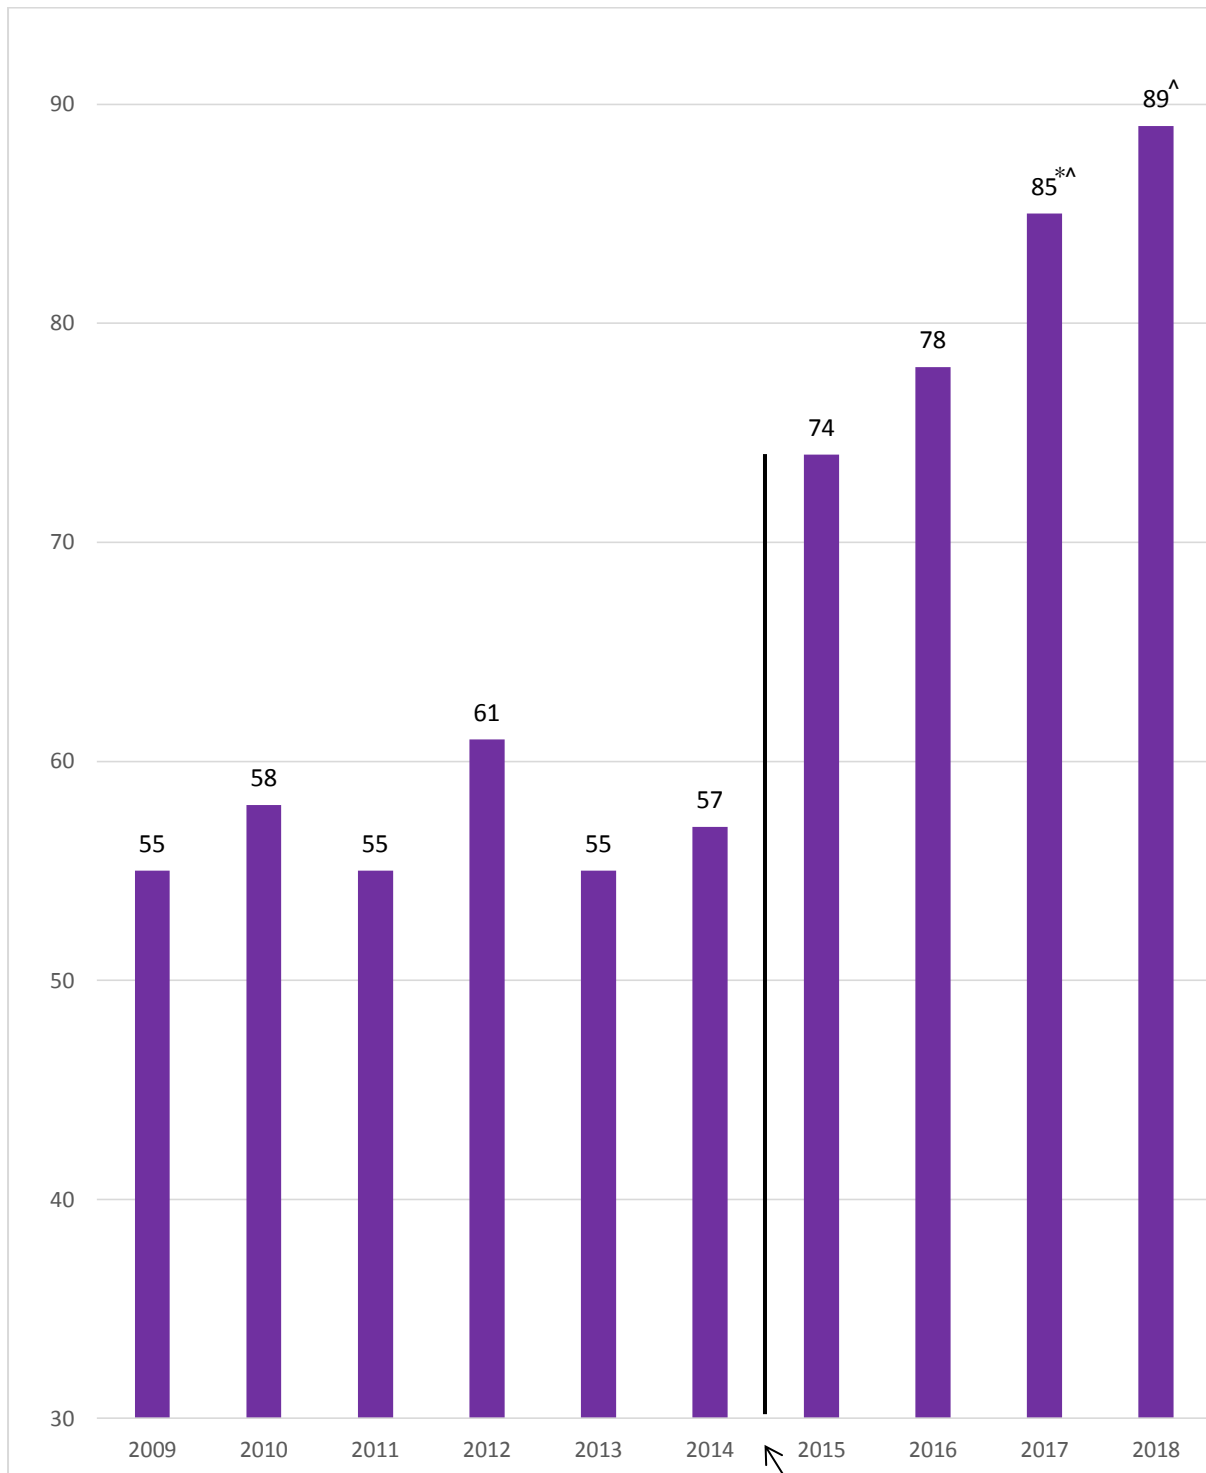

## GCSE Results A\*-C/9-4 in both English and Maths

\* Academy is rated 'Outstanding' by Ofsted in all areas

<sup>^</sup> Tougher GCSEs introduced, where 4 is a standard pass.

**School joins  
Outwood Family**